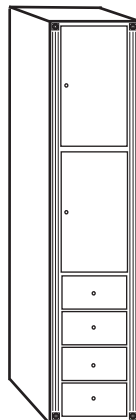

FURNITURE STYLE ONLY

Available in OAK only, these vanities are 36 ¾" tall and include dove-tailed, 9-ply half inch birch drawer boxes with side-mounted, epoxy-coated slides. They are available in the sizes depicted on the back of this sheet. No PREM upgrades or bottom drawer features are available.

Furniture Style Vanity

Four leg design options to choose from:

#1
Ball & Claw

#2
Corner

#3
Spindle

#4
Tapered

Vanities (W x D)

24 x 18
24 x 21

Face Frame Detail

Decorative Carved Rosettes

Fluted Columns

Linen Cabinets

18"W x 21"D x 78"H (78¾"H with optional crown)

3 doors

2 doors/4 drawers

(Specify left or right hinges on all linen cabinets)

Wall Cabinets

21"W x 8"D x 30"H (30¾"H with optional crown)

Over-the-John

Toilet-Topper