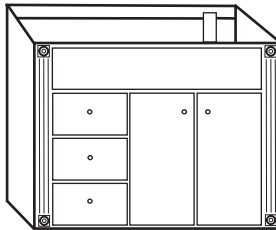

24 x 18
30 x 18
24 x 21
30 x 21

24 x 18
30 x 18
24 x 21
30 x 21

36 x 18
36 x 21

36 x 18
36 x 21

36 x 18
36 x 21
42 x 21

48 x 18
48 x 21
60 x 21

60 x 21

Inquire about our vanity tops, matching medicine cabinets, framed beveled mirrors, & cabinet trim accessories like fill strips, toe-kick plates, trim strips, and base boards!

Face Frame Detail

Decorative Carved Rosettes

Fluted Columns

Linen Cabinets

18"W x 21"D x 78"H (78¾"H with optional crown)

3 doors

2 doors/4 drawers

(Specify left or right hinges on all linen cabinets)