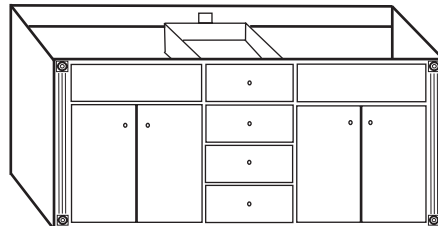

24 x 18
30 x 18
24 x 21
30 x 21

24 x 18
30 x 18
24 x 21
30 x 21

36 x 18
36 x 21

36 x 18
36 x 21

36 x 18
36 x 21
42 x 21

48 x 18
48 x 21
60 x 21

60 x 21

Inquire about our vanity tops, matching medicine cabinets, framed beveled mirrors, & cabinet trim accessories like fill strips, toe-kick plates, trim strips, and base boards!

Face Frame Detail

Decorative Carved Rosettes

Fluted Columns

Linen Cabinets

18"W x 21"D x 78"H (78¾"H with optional crown)

3 doors

2 doors/4 drawers

(Specify left or right hinges on all linen cabinets)