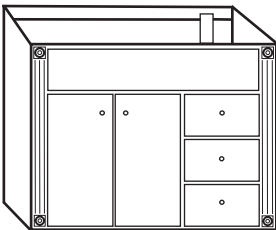

36 x 18
36 x 21