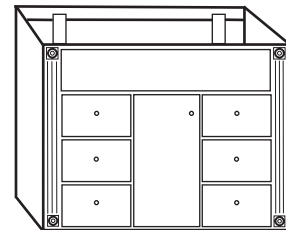

24 x 18
30 x 18
24 x 21
30 x 21

24 x 18
30 x 18
24 x 21
30 x 21

36 x 18
36 x 21

36 x 18
36 x 21

36 x 18
36 x 21
42 x 21

48 x 18
48 x 21
60 x 21

60 x 21

Inquire about our vanity tops, matching medicine cabinets, framed beveled mirrors, & cabinet trim accessories like fill strips, toe-kick plates, trim strips, and base boards!

Face Frame Detail

Decorative Carved Rosettes

Fluted Columns

Linen Cabinets

18"W x 21"D x 78"H (78¾"H with optional crown)

3 doors

2 doors/4 drawers

(Specify left or right hinges on all linen cabinets)