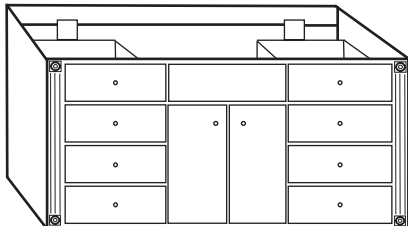

24 x 18
30 x 18
24 x 21
30 x 21

24 x 18
30 x 18
24 x 21
30 x 21

36 x 18
36 x 21

36 x 18
36 x 21

36 x 18
36 x 21
42 x 21

48 x 18
48 x 21
60 x 21

60 x 21

Inquire about our vanity tops, matching medicine cabinets, framed beveled mirrors, & cabinet trim accessories like fill strips, toe-kick plates, trim strips, and base boards!

Face Frame Detail

Decorative Carved Rosettes

Fluted Columns

Linen Cabinets

18"W x 21"D x 78"H (78¾"H with optional crown)

3 doors

2 doors/4 drawers

(Specify left or right hinges on all linen cabinets)